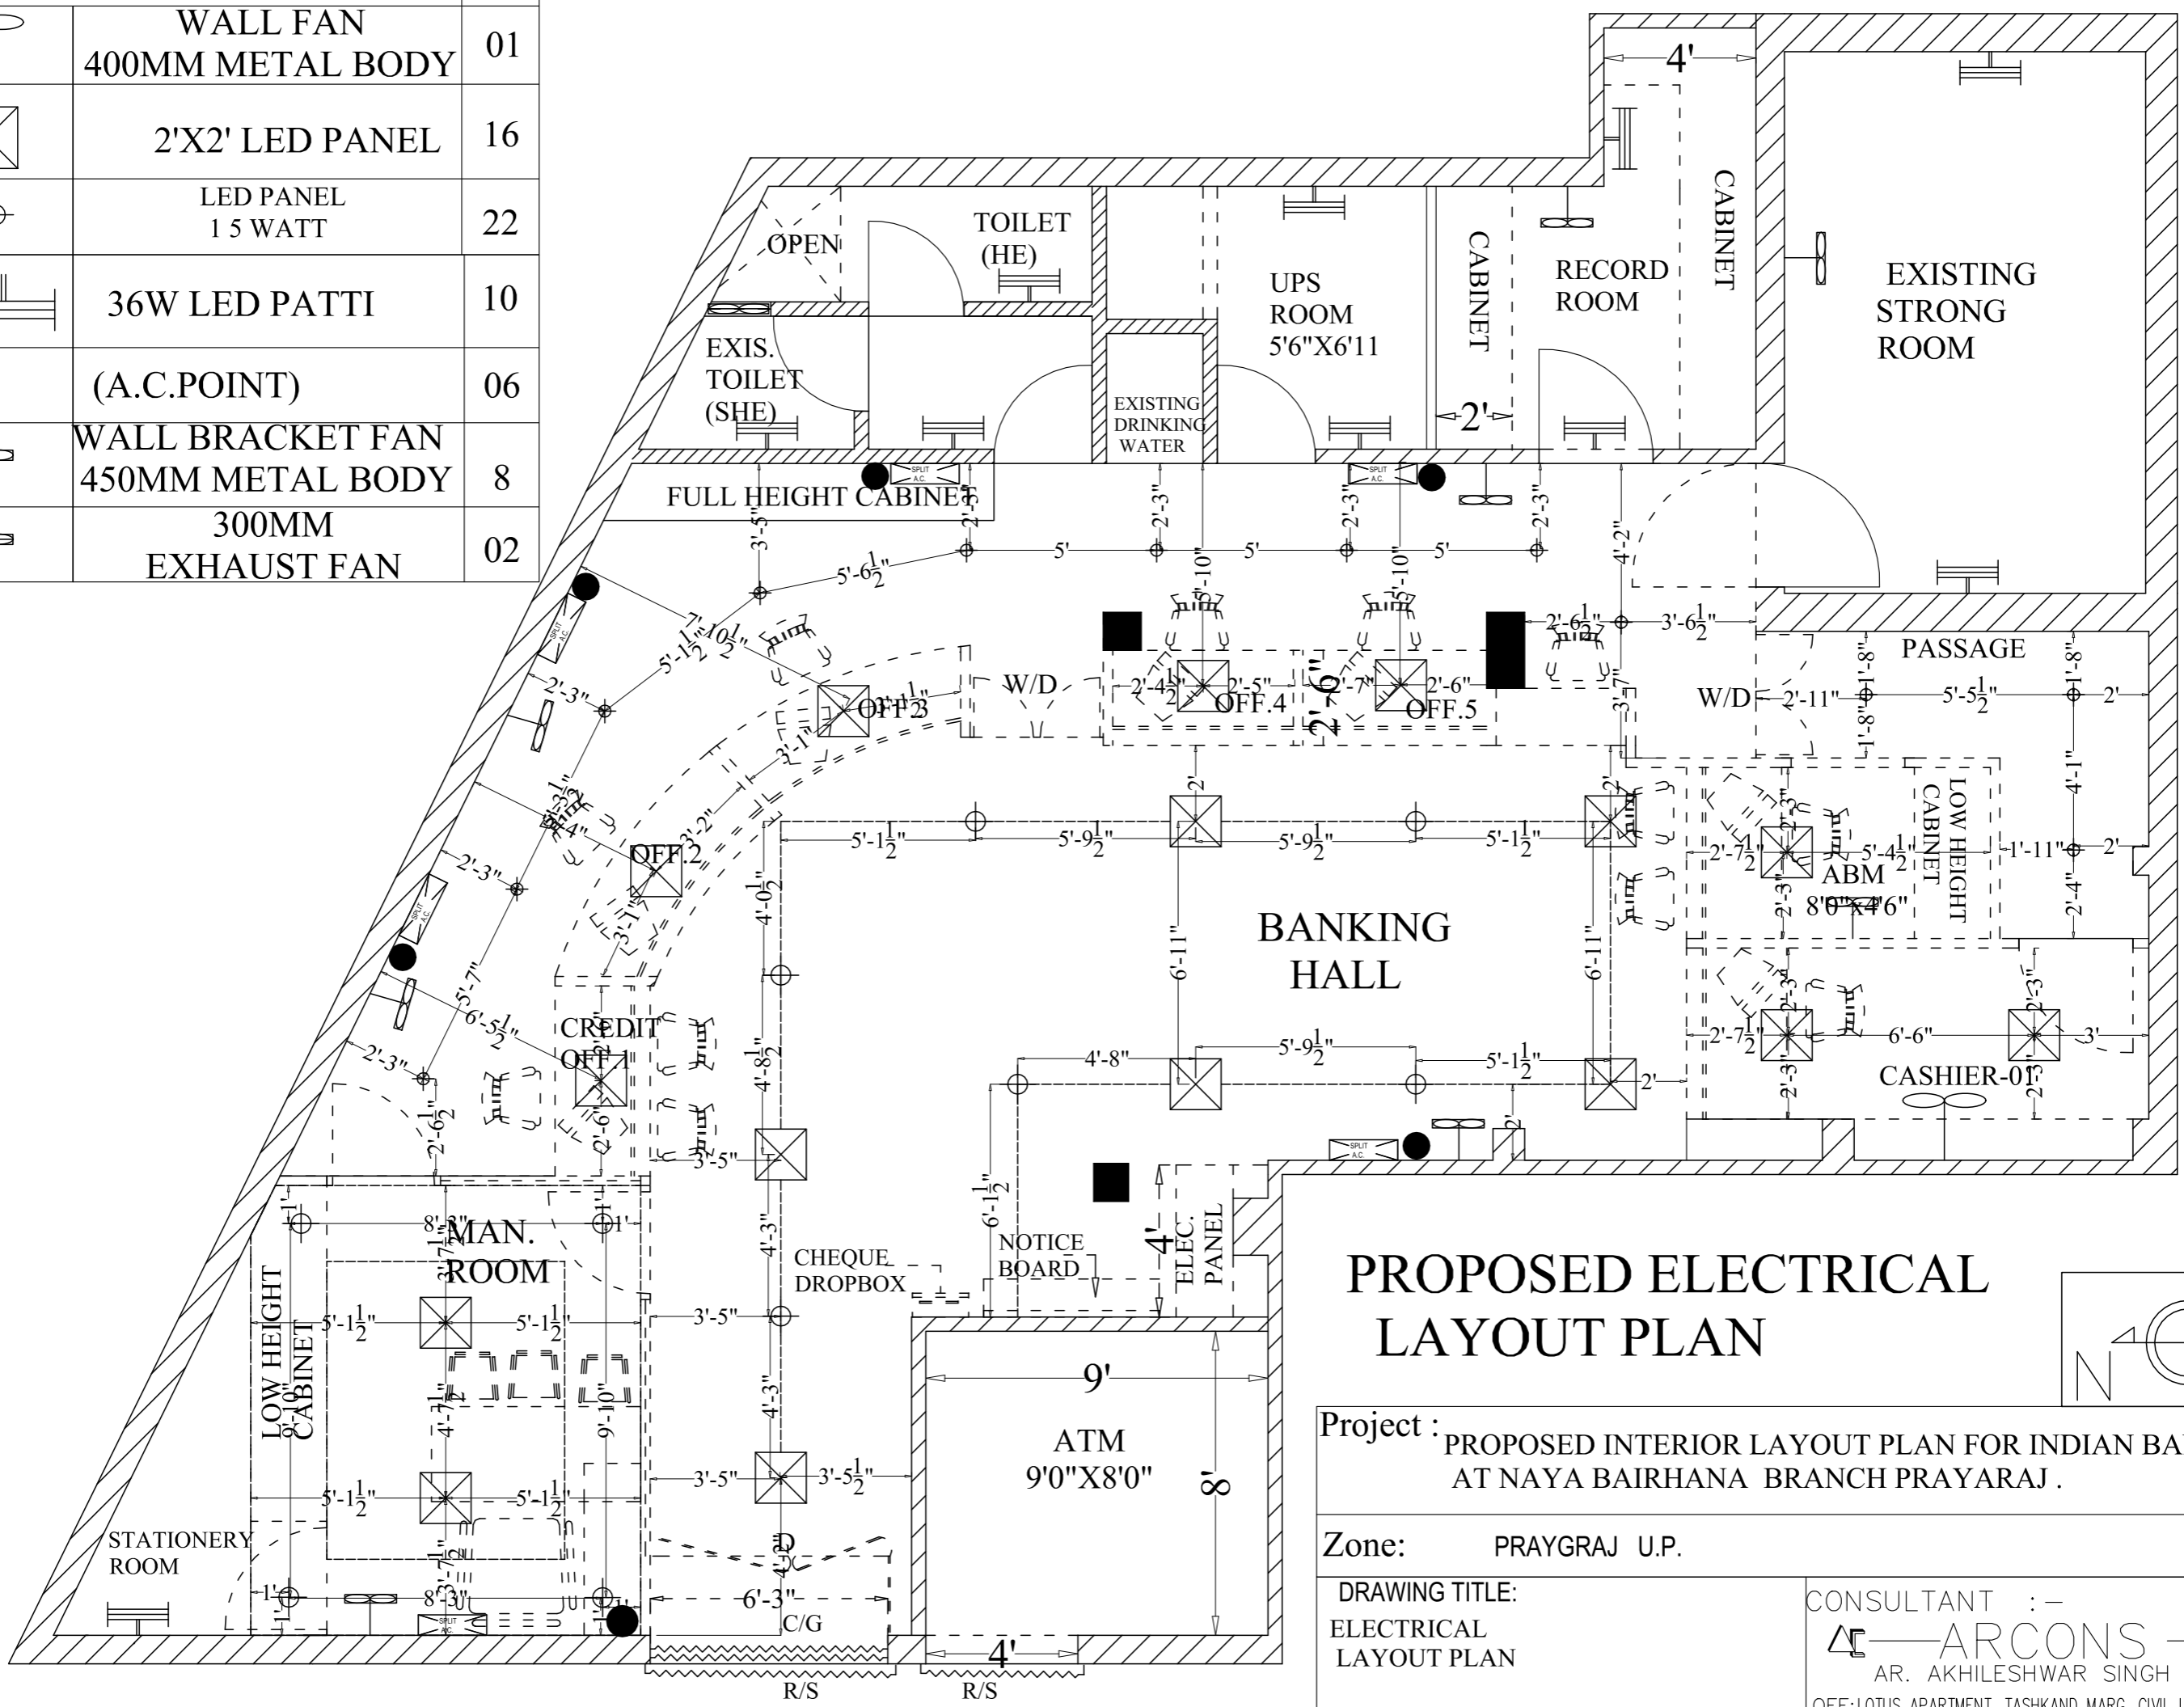

LEGEND		NO.
	WALL FAN 400MM METAL BODY	01
	2'X2' LED PANEL	16
	LED PANEL 15 WATT	22
	36W LED PATTI	10
	(A.C.POINT)	06
	WALL BRACKET FAN 450MM METAL BODY	8
	300MM EXHAUST FAN	02

## PROPOSED ELECTRICAL LAYOUT PLAN

Project : PROPOSED INTERIOR LAYOUT PLAN FOR INDIAN BANK AT NAYA BAIRHANA BRANCH PRAYARAJ .

Zone: PRAYGRAJ U.P.

DRAWING TITLE:  
ELECTRICAL LAYOUT PLAN

CONSULTANT :-  
 **ARCONS**  
 AR. AKHILESHWAR SINGH  
 OFF: LOTUS APARTMENT, TASHKAND MARG, CIVIL LINES, ALLD.