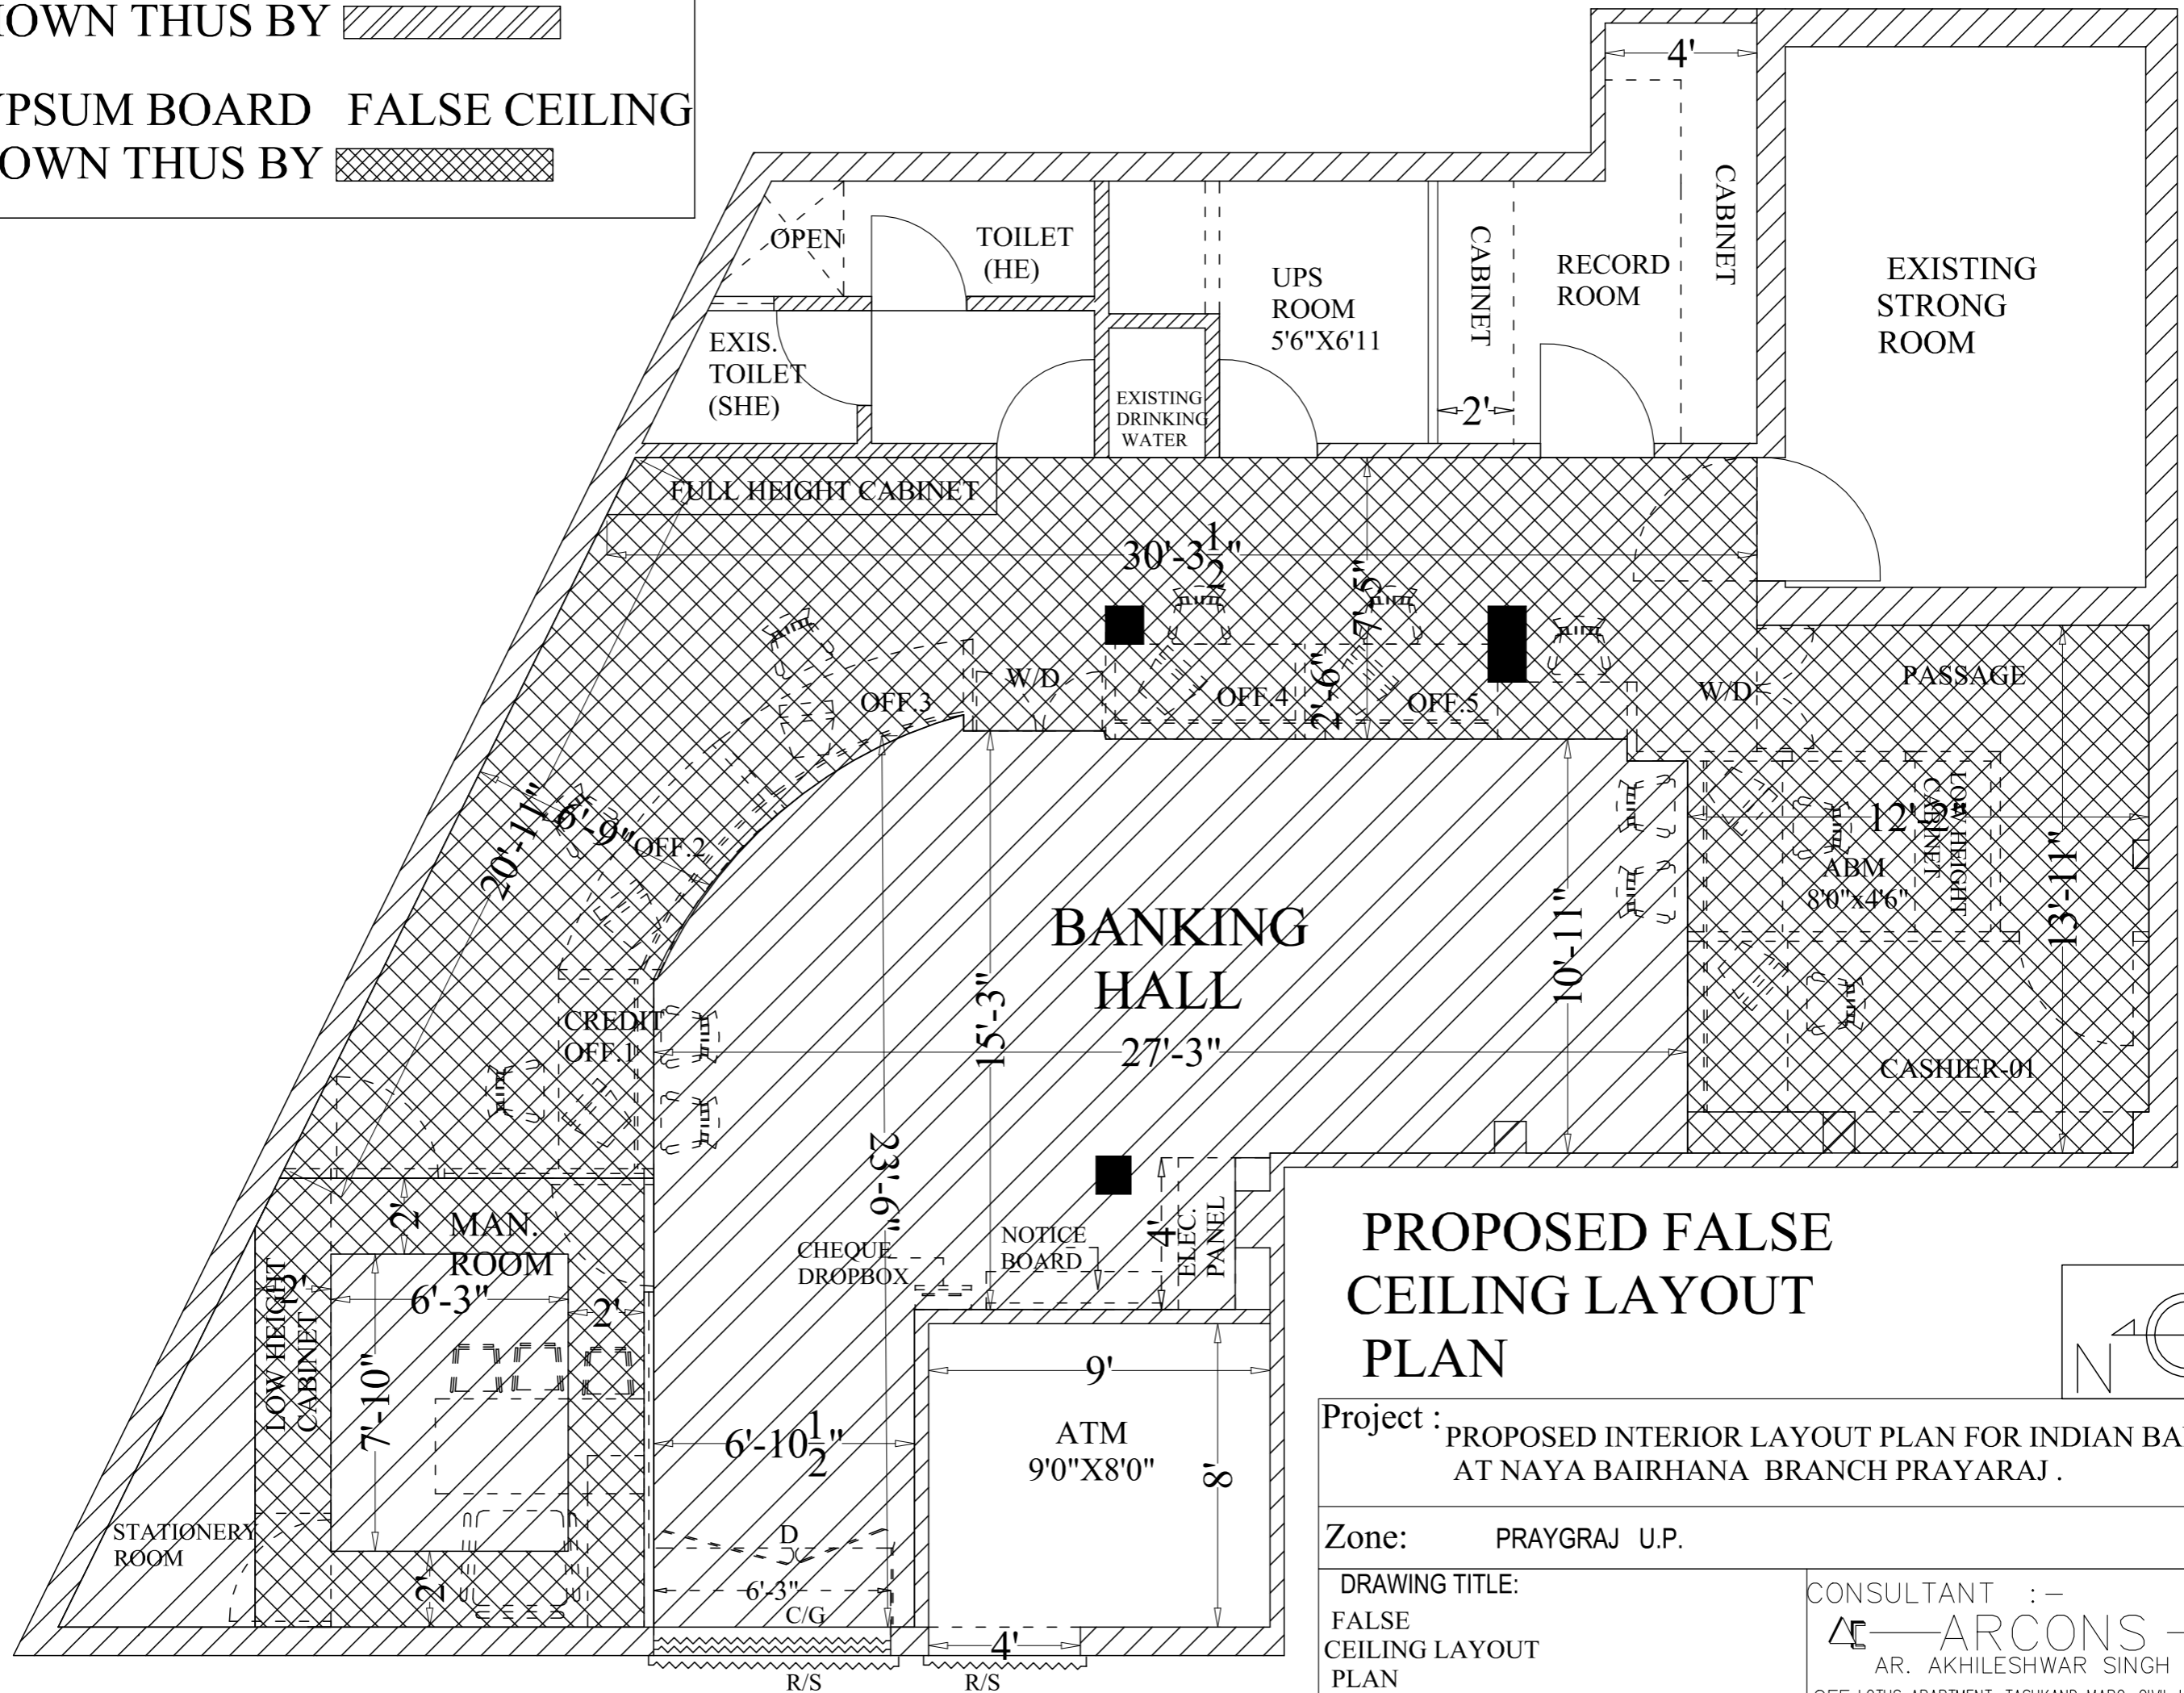

ARMSTRONG FALSE CEILING
 SHOWN THUS BY 

GYPSUM BOARD FALSE CEILING
 SHOWN THUS BY 

PROPOSED FALSE CEILING LAYOUT PLAN

Project : PROPOSED INTERIOR LAYOUT PLAN FOR INDIAN BANK AT NAYA BAIRHANA BRANCH PRAYARAJ .

Zone: PRAYGRAJ U.P.

DRAWING TITLE:
 FALSE CEILING LAYOUT PLAN

CONSULTANT :-
 ARCONS
 AR. AKHILESHWAR SINGH
 OFF: LOTUS APARTMENT, TASHKAND MARG, CIVIL LINES, ALLD.