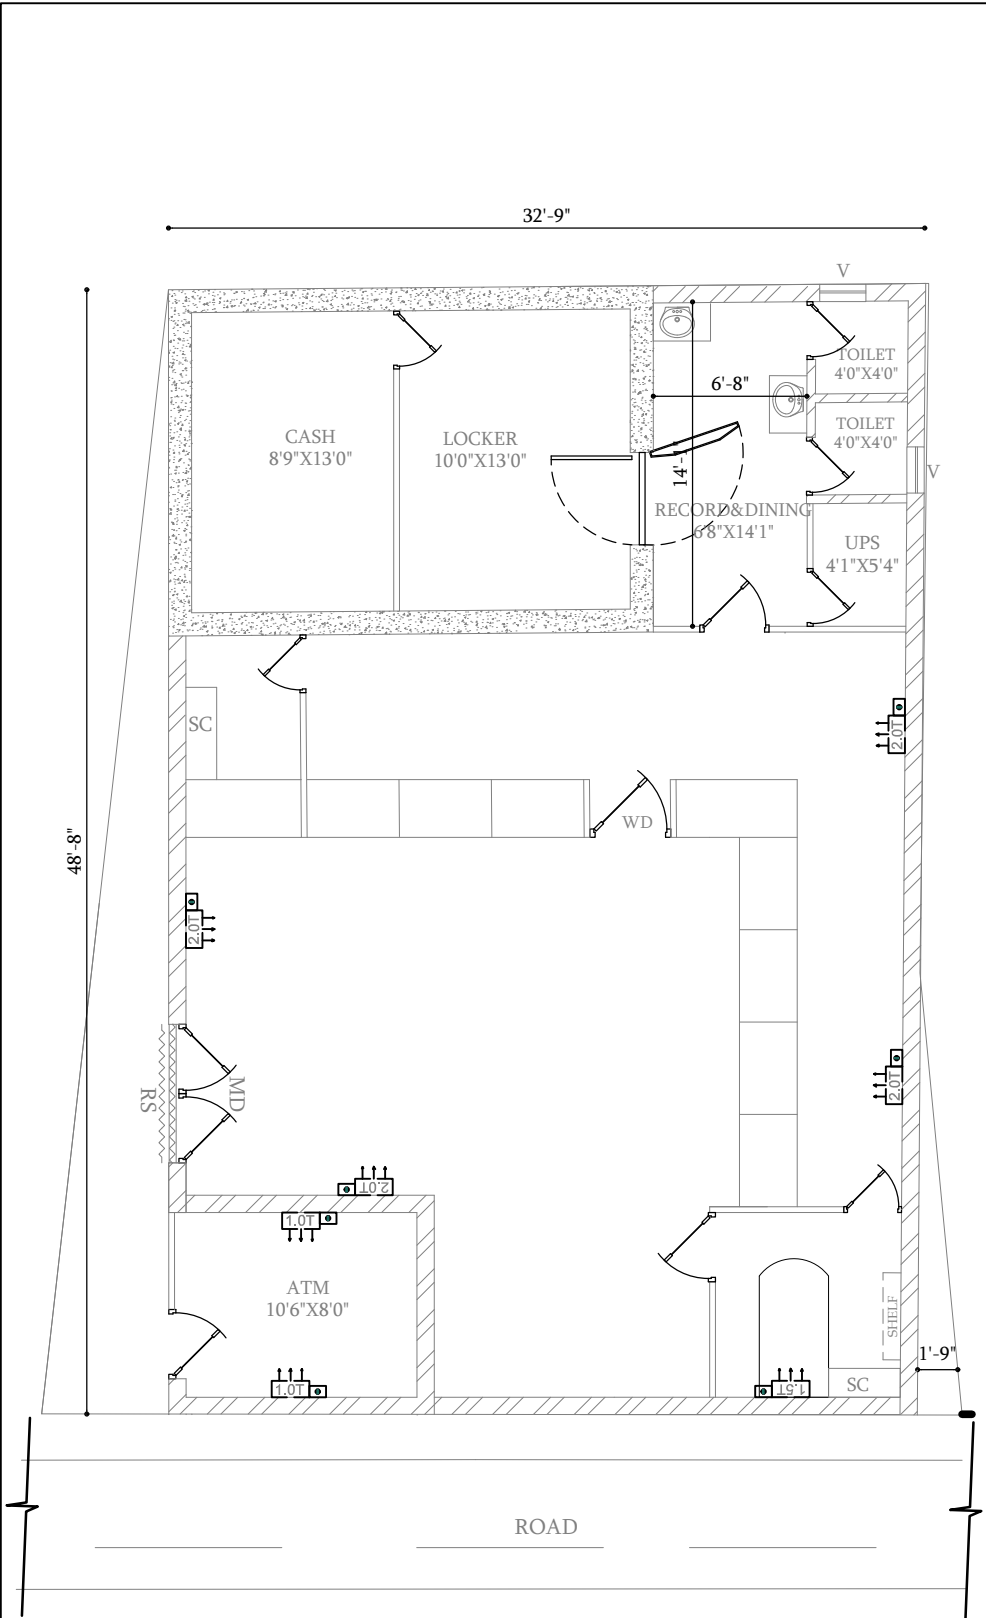

**PROPOSED INTERIOR
FURNISHING WORK FOR
INDIAN BANK AT
PULVALAM BRANCH
(NAGAPATTINAM ZONE)**

NOTE

- 1) ALL DIMENSIONS ARE IN FEET & INCHES
- 2) DRAWING TO BE READ IN CONJUNCTION WITH DETAILS
- 3) ALL DISCREPANCIES MUST BE BROUGHT TO THE NOTICE OF THE ARCHITECT.

LEGENDS:

	MEGA SPLIT TYPE AC UNIT (2.0 TR) 5 STAR RATING
	MEGA SPLIT TYPE AC UNIT (1.5TR) 5 STAR RATING
	MEGA SPLIT TYPE AC UNIT (1.0 TR) 5 STAR RATING

TITLE:

Air Conditioning Layout

DRAWN : Ar.Vivek
SCALE : 1"=1'3"
JOB NO: I-14 - 2025
DATE : 21.11.2025
SHEET SIZE: A4