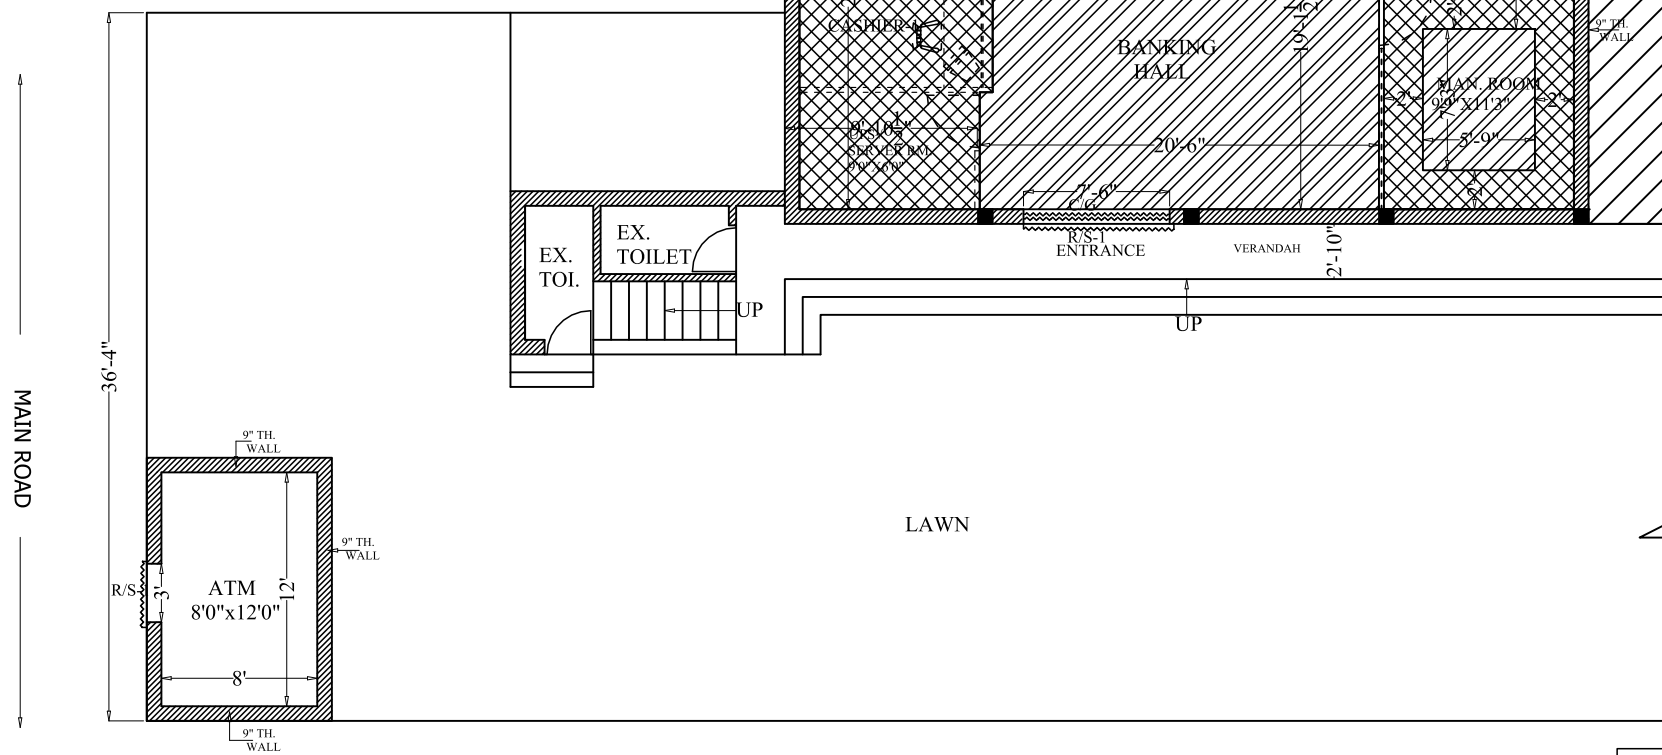

ARMSTRONG FALSE CEILING
 SHOWN THUS BY 

GYPSUM BOARD FALSE CEILING
 SHOWN THUS BY 

PROPOSED FALSE CEILING LAYOUT PLAN

Project : PROPOSED INTERIOR LAYOUT PLAN FOR INDIAN BANK AT THARWAI BRANCH PRAYAGRAJ	DRAWING TITLE: FALSE CEILING LAYOUT PLAN		CONSULTANT :-  ARCONS AR. AKHILESHWAR SINGH OFF: LOTUS APARTMENT, TASHKAND MARG, CIVIL LINES, ALLD.
	DATE 30-04-2026	SCALE	
	DRAWING NO.- 02		
Zone: PRAYGRAJ U.P.			